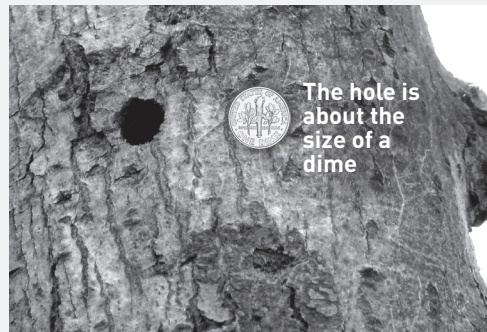

Help Stop the Asian Longhorned Beetle:

The Asian Longhorned Beetle was discovered in Worcester, MA in the summer of 2008. This beetle infests many types of hardwood trees - including maple, birch and poplar - posing a huge threat to the natural and cultural resources of New England.

The trees that line your streets, grow in your backyard, and fill your parks and forests are all at risk. We need your help to find these beetles before they spread to other parts of New England!

ALB Identification Tips:

Actual size of beetle

Beetle appearance:

Shiny black with white spots
Long black and white banded antennae
Body is $\frac{3}{4}$ inch – $1\frac{1}{2}$ inches long

The hole is about the size of a dime

Tree Damage:

Perfectly round exit holes with smooth edges, approx. $\frac{5}{8}$ " diameter
Egg-laying sites resemble a $\frac{1}{2}$ " divot chewed into in the bark

For more information, visit <http://dontmovefirewood.org> or call toll-free: (866) 702-9938 This information is brought to you by a partnership between Purity Spring Resort, Danforth Bay Camping & RV Resort, and DontMoveFirewood.org