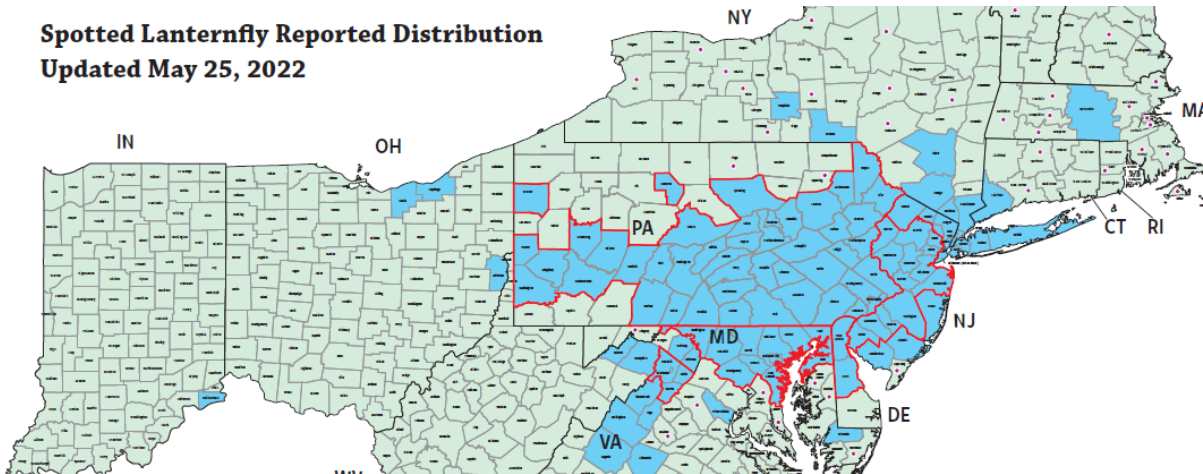

If you are having trouble viewing this e-mail, please [visit us here](#).

FOCI Newsletter

Firewood Outreach Coordinating Initiative

BROUGHT TO YOU BY
**DON'T MOVE
FIREWOOD.org**

Spotted Lanternfly Reported Distribution Updated May 25, 2022

Highlighting States with Excellent Outreach

During Don't Move Firewood's research for the [Firewood Comparison Report](#), we searched through the online resources of every US state and territory for information and outreach relevant to the firewood pathway. Several states really hit the mark and provided highly visible information across all the metrics we investigated - so we wanted to share outreach examples from the states with these excellent online outreach environments. Read about these states' and their great work on the Don't Move Firewood News pages!