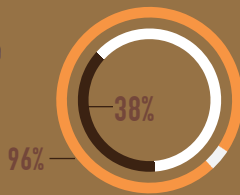

FIREWOOD FOR HOME HEATING

419 bundles of firewood were purchased in Colorado, New Mexico, Utah, and Wyoming. Live insects emerged from **47%** of firewood bundles over **18** months.

of all homeowners have some type of fireplace in their home.

FIREWOOD ISN'T DEAD

1045 pieces of firewood were surrendered at a bridge quarantining the Upper Peninsula of Michigan. Scientist found live wood boring beetles in **23%** of firewood pieces and another **41%** had evidence of previous infestation.

38% use a fireplace or a chiminea at home

37% use firewood for camping

OUTREACH WORKS

With proactive outreach and education, firewood sources for home heating in Wisconsin went from averaging **55 miles** away in 2006 to **22 miles** in 2014

MILE
2

YOU CAN HELP
BUY LOCAL
FIREWOOD

Properly covered and seasoned moisture content can drop to **17%**

When first cut down, live trees have a **45-55%** moisture content

On average, **38%** of people are aware that invasive insects could move in firewood. With consistent outreach, that number jumps to **96%**.

BUY IT WHERE YOU BURN IT

LEARN MORE AT
DONTMOVE
FIREWOOD.org